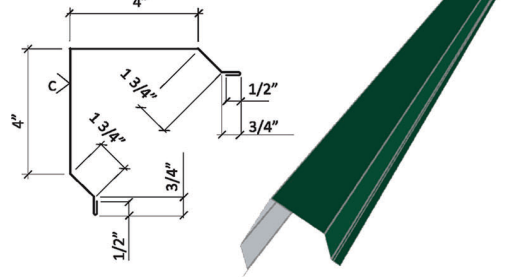

PROUDLY FINISHED WITH
SHERWIN-WILLIAMS
Coil Coatings
WeatherXL™

IF YOU CAN DRAW IT. WE CAN MAKE IT.

PBR PANEL

RESIDENTIAL RAKE TRIM
12" W

EAVE TRIM
10 1/4" W

RAKE TRIM
19 3/4" W

OUTSIDE CORNER TRIM
14" W

INSIDE CORNER TRIM
14" W

DOWNPOUT
16 1/2" W

HEAD TRIM
6" W

STANDARD VALLEY
21-1/2" W

JAMB TRIM
6" W

SCULPTED RIDGE
15" W

HANG-ON GUTTER
21" W

FLAT RIDGE CAP
17" W

CUSTOM PROFILES AVAILABLE