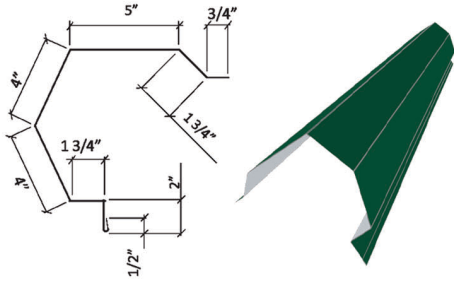

PROUDLY FINISHED WITH
SHERWIN-WILLIAMS
Coil Coatings
WeatherXL™

IF YOU CAN DRAW IT. WE CAN MAKE IT.

PBR PANEL

RESIDENTIAL RAKE TRIM
12" W

EAVE TRIM
10 1/4" W

RAKE TRIM
19 3/4" W

OUTSIDE CORNER TRIM
14" W

INSIDE CORNER TRIM
14" W

DOWNPOUT
16 1/2" W

HEAD TRIM
6" W

STANDARD VALLEY
21-1/2" W

JAMB TRIM
6" W

SCULPTED RIDGE
15" W

HANG-ON GUTTER
21" W

FLAT RIDGE CAP
17" W

CUSTOM PROFILES AVAILABLE