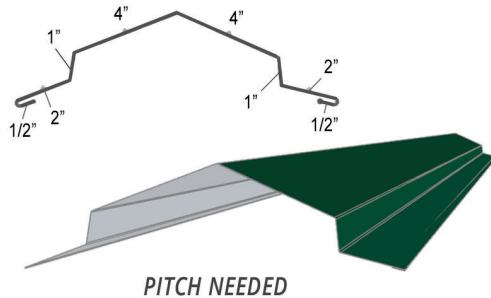

DOWNPOUT
16 1/2" W

HEAD TRIM
6" W

STANDARD VALLEY
21-1/2" W

JAMB TRIM
6" W

SCULPTED RIDGE
15" W

HANG-ON GUTTER
21" W

FLAT RIDGE CAP
17" W

CUSTOM PROFILES AVAILABLE