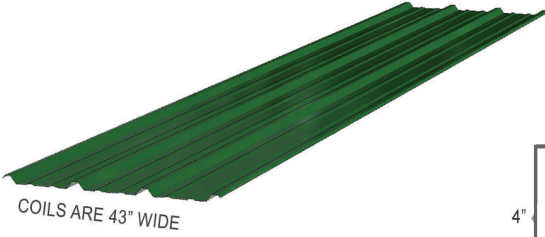

RAKE TRIM
19 3/4" W