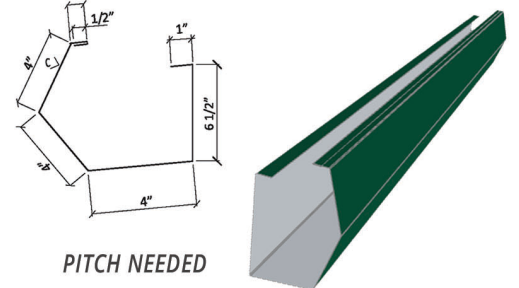

DOWNPOUT
16 1/2" W

HEAD TRIM
6" W

STANDARD VALLEY
21-1/2" W

JAMB TRIM
6" W

SCULPTED RIDGE
15" W

HANG-ON GUTTER
21" W

FLAT RIDGE CAP
17" W

CUSTOM PROFILES AVAILABLE