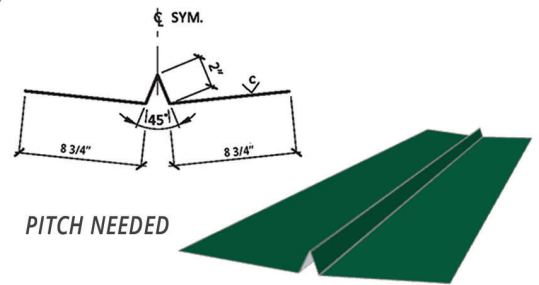

PROUDLY FINISHED WITH
SHERWIN-WILLIAMS
Coil Coatings
WeatherXL™

IF YOU CAN DRAW IT. WE CAN MAKE IT.

PBR PANEL

RESIDENTIAL RAKE TRIM
12" W

EAVE TRIM
10 1/4" W

RAKE TRIM
19 3/4" W

OUTSIDE CORNER TRIM
14" W

INSIDE CORNER TRIM
14" W

DOWNPOUT
16 1/2" W

HEAD TRIM
6" W

STANDARD VALLEY
21-1/2" W

JAMB TRIM
6" W

SCULPTED RIDGE
15" W

HANG-ON GUTTER
21" W

FLAT RIDGE CAP
17" W

CUSTOM PROFILES AVAILABLE