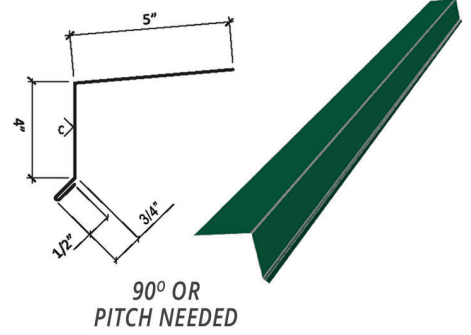

PROUDLY FINISHED WITH
SHERWIN-WILLIAMS
Coil Coatings
WeatherXL™

IF YOU CAN DRAW IT. WE CAN MAKE IT.

PBR PANEL

RESIDENTIAL RAKE TRIM
12" W

EAVE TRIM
10 1/4" W

RAKE TRIM
19 3/4" W

OUTSIDE CORNER TRIM
14" W

INSIDE CORNER TRIM
14" W

DOWNPOUT
16 1/2" W

HEAD TRIM
6" W

STANDARD VALLEY
21-1/2" W

JAMB TRIM
6" W

SCULPTED RIDGE
15" W

HANG-ON GUTTER
21" W

FLAT RIDGE CAP
17" W

CUSTOM PROFILES AVAILABLE