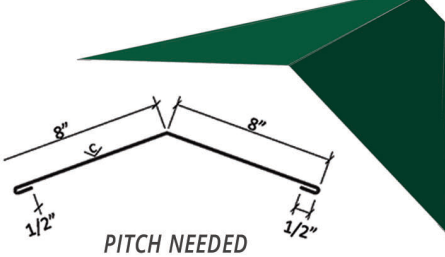

DOWNPOUT
16 1/2" W

HEAD TRIM
6" W

STANDARD VALLEY
21-1/2" W

JAMB TRIM
6" W

SCULPTED RIDGE
15" W

HANG-ON GUTTER
21" W

FLAT RIDGE CAP
17" W

CUSTOM PROFILES AVAILABLE