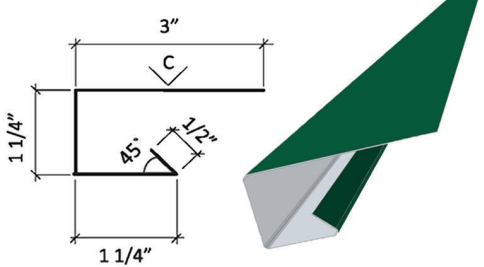

DOWNPOUT
16 1/2" W

HEAD TRIM
6" W

STANDARD VALLEY
21-1/2" W

JAMB TRIM
6" W

SCULPTED RIDGE
15" W

HANG-ON GUTTER
21" W

FLAT RIDGE CAP
17" W

CUSTOM PROFILES AVAILABLE