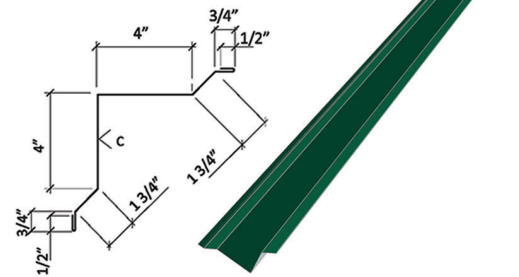

PROUDLY FINISHED WITH
SHERWIN-WILLIAMS
Coil Coatings
WeatherXL™

IF YOU CAN DRAW IT. WE CAN MAKE IT.

PBR PANEL

RESIDENTIAL RAKE TRIM
12" W

EAVE TRIM
10 1/4" W

RAKE TRIM
19 3/4" W

OUTSIDE CORNER TRIM
14" W

INSIDE CORNER TRIM
14" W

DOWNPOUT
16 1/2" W

HEAD TRIM
6" W

STANDARD VALLEY
21-1/2" W

JAMB TRIM
6" W

SCULPTED RIDGE
15" W

HANG-ON GUTTER
21" W

FLAT RIDGE CAP
17" W

CUSTOM PROFILES AVAILABLE