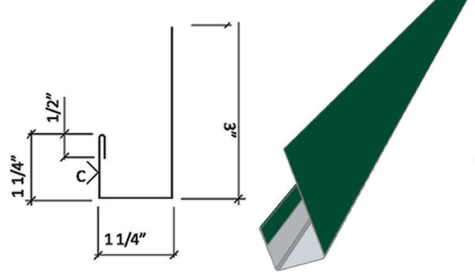

PROUDLY FINISHED WITH
SHERWIN-WILLIAMS
Coil Coatings
WeatherXL™

IF YOU CAN DRAW IT. WE CAN MAKE IT.

PBR PANEL

RESIDENTIAL RAKE TRIM
12" W

EAVE TRIM
10 1/4" W

RAKE TRIM
19 3/4" W

OUTSIDE CORNER TRIM
14" W

INSIDE CORNER TRIM
14" W

DOWNPOUT
16 1/2" W

HEAD TRIM
6" W

STANDARD VALLEY
21-1/2" W

JAMB TRIM
6" W

SCULPTED RIDGE
15" W

HANG-ON GUTTER
21" W

FLAT RIDGE CAP
17" W

CUSTOM PROFILES AVAILABLE