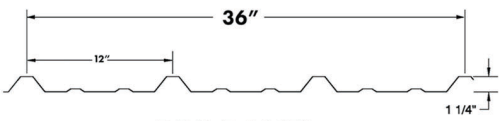

IF YOU CAN DRAW IT. WE CAN MAKE IT.

PBR PANEL