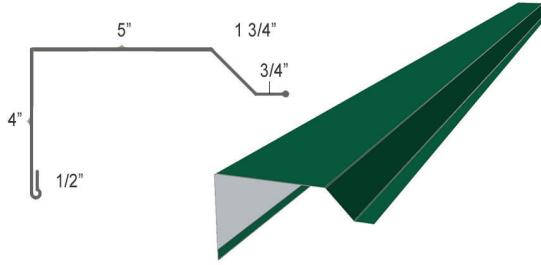

PROUDLY FINISHED WITH
SHERWIN-WILLIAMS
Coil Coatings
WeatherXL™

IF YOU CAN DRAW IT. WE CAN MAKE IT.

PBR PANEL

RESIDENTIAL RAKE TRIM
12" W

EAVE TRIM
10 1/4" W

RAKE TRIM
19 3/4" W

OUTSIDE CORNER TRIM
14" W

INSIDE CORNER TRIM
14" W

DOWNPOUT
16 1/2" W

HEAD TRIM
6" W

STANDARD VALLEY
21-1/2" W

JAMB TRIM
6" W

SCULPTED RIDGE
15" W

HANG-ON GUTTER
21" W

FLAT RIDGE CAP
17" W

CUSTOM PROFILES AVAILABLE